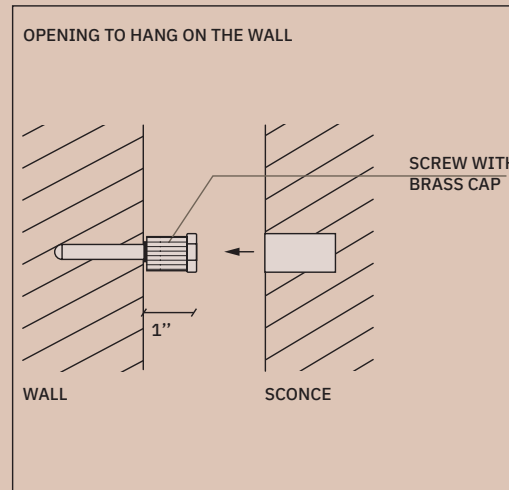

aoao

www.aoao.nl

bubble lamp

Bubble lamp is a hand-made organic wall lamp, fired in bisqueware. The light has a pull-switch.

MATERIAL Ceramic Bisque
SIZE 11x6x5 inch
COLOR White / Beige
BULB GX53
VOLTAGE 110-240V

*All pieces are handmade, making each piece unique. Inconsistency in shape, texture, color and size may occur due to its natural material and working process.

installation:

- 01_ Mount the socket to the wall using the screws provided.
- 02_ Drill the hole in the wall above the socket.
- 03_ Insert the bulb.
- 04_ Insert wall plug into the hole, ensuring it is flush with the wall. Next, insert a screw with brass cap into the wall plug, leaving around 1 inch of the screw tip exposed (the whole cap).
- 04_ Carefully hang the wall lamp on the exposed screw cap, ensuring it is securely in place.

*All pieces are handmade, making each piece unique. Inconsistency in shape, texture, color and size may occur due to its natural material and working process.

installation:

01_ Mount the socket to the wall using the screws provided.

02_ Drill the hole in the wall above the socket.

03_ Insert the bulb.

04_ Insert wall plug into the hole, ensuring it is flush with the wall. Next, insert a hook into the wall plug, leaving around 1 inch of the screw tip exposed.