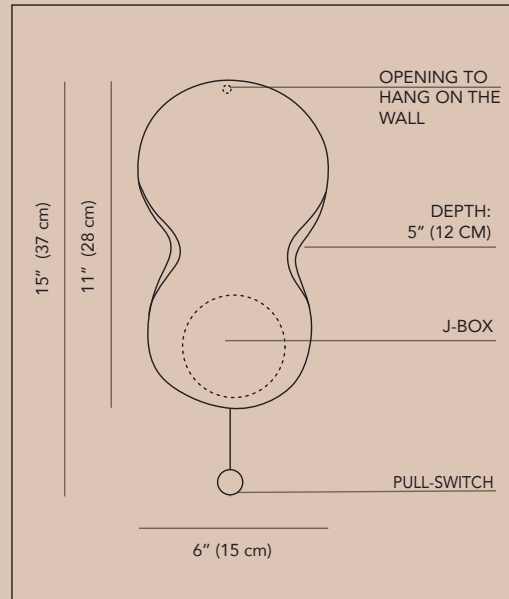

*All pieces are handmade, making each piece unique. Inconsistency in shape, texture, color and size may occur due to its natural material and working process.

installation:

- 01_ Mount the socket to the wall using the screws provided.
- 02_ Drill the hole in the wall above the socket.
- 03_ Insert the bulb.
- 04_ Insert wall plug into the hole, ensuring it is flush with the wall. Next, insert a screw with brass cap into the wall plug, leaving around 1 inch of the screw tip exposed (the whole cap).
- 04_ Carefully hang the wall lamp on the exposed screw cap, ensuring it is securely in place.

aoao

www.aoao.nl

bubble lamp 02

Bubble lamp is a hand-made organic wall lamp, fired in bisqueware. The light has a pull-switch.

MATERIAL Ceramic Bisque
SIZE 11x6x5 inch
COLOR White / Beige
BULB GX53
VOLTAGE 110-240V

*All pieces are handmade, making each piece unique. Inconsistency in shape, texture, color and size may occur due to its natural material and working process.

installation:

01_ Mount the socket to the wall using the screws provided.

02_ Drill the hole in the wall above the socket.

03_ Insert the bulb.

04_ Insert wall plug into the hole, ensuring it is flush with the wall. Next, insert a hook into the wall plug, leaving around 1 inch of the screw tip exposed.