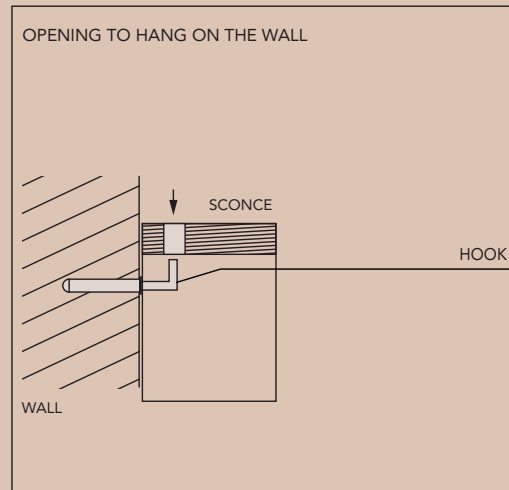

*All pieces are handmade, making each piece unique. Inconsistency in shape, texture, color and size may occur due to its natural material and working process.

installation:

- 01_ Mount the socket to the wall using the screws provided.
- 02_ Drill the hole in the wall above the socket.
- 03_ Insert the bulb.
- 04_ Insert wall plug into the hole, ensuring it is flush with the wall. Next, insert a screw with brass cap into the wall plug, leaving around 1 inch of the screw tip exposed (the whole cap).
- 04_ Carefully hang the wall lamp on the exposed screw cap, ensuring it is securely in place.

aoao

www.aoao.nl

bubble lamp 02

Bubble lamp is a hand-made organic wall lamp, fired in bisqueware. The light has a pull-switch.

MATERIAL Ceramic Bisque
SIZE 11x6x5 inch
COLOR White / Beige
BULB GX53
VOLTAGE 110-240V

*All pieces are handmade, making each piece unique. Inconsistency in shape, texture, color and size may occur due to its natural material and working process.

installation:

01_ Mount the socket to the wall using the screws provided.

02_ Drill the hole in the wall above the socket.

03_ Insert the bulb.

04_ Insert wall plug into the hole, ensuring it is flush with the wall. Next, insert a hook into the wall plug, leaving around 1 inch of the screw tip exposed.