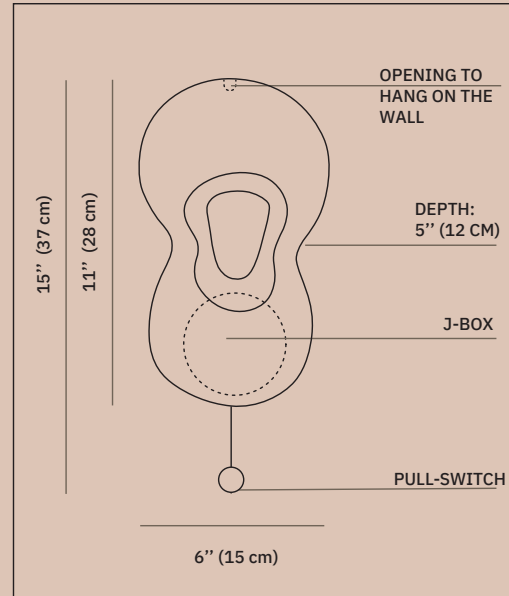

aoao

www.aoao.nl

bubble lamp

Bubble lamp is a hand-made organic wall lamp, fired in bisqueware. The light has a pull-switch.

MATERIAL Ceramic Bisque
SIZE 11x6x5 inch
COLOR White / Beige
BULB GX53
VOLTAGE 110-240V

*All pieces are handmade, making each piece unique. Inconsistency in shape, texture, color and size may occur due to its natural material and working process.

installation:

- 01_ Mount the socket to the wall using the screws provided.
- 02_ Drill the hole in the wall above the socket.
- 03_ Insert the bulb.
- 04_ Insert wall plug into the hole, ensuring it is flush with the wall. Next, insert a screw with brass cap into the wall plug, leaving around 1 inch of the screw tip exposed (the whole cap).
- 04_ Carefully hang the wall lamp on the exposed screw cap, ensuring it is securely in place.

02_ Drill the hole in the wall above the socket.

03_ Insert the bulb.

04_ Insert wall plug into the hole, ensuring it is flush with the wall. Next, insert a hook into the wall plug, leaving around 1 inch of the screw tip exposed.