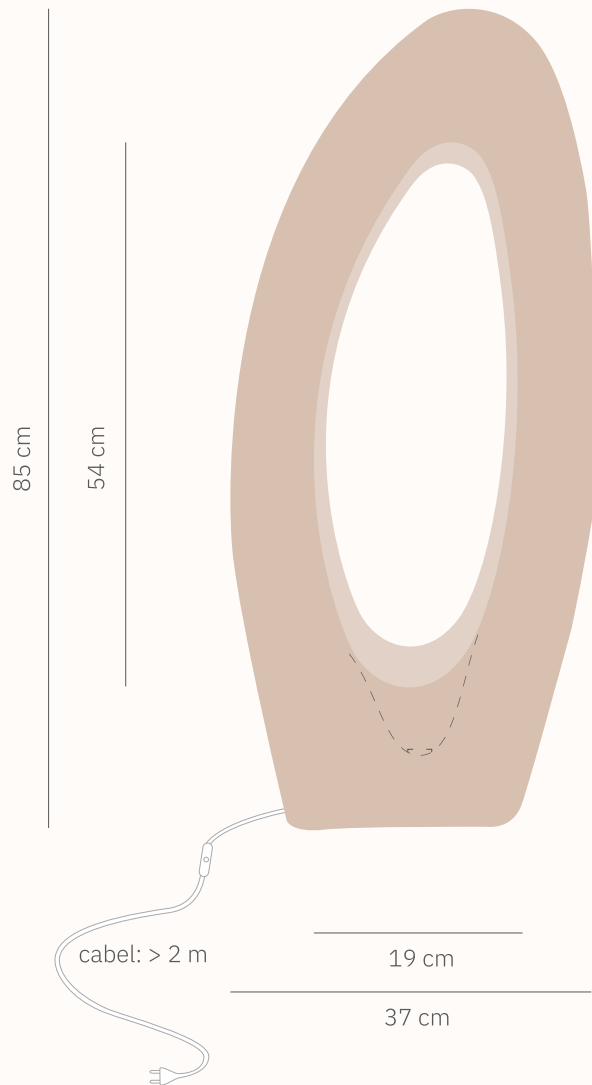

LACUNA LAMP

The *Lacuna Lamp* is initially cast in plaster and then carved by hand and sealed with linen oil and/or matt varnish. The inner part of the artwork is illuminated by one hidden, dimmable LED light. Color options are available upon request.

MATERIALS: Plaster (options with pigment)

COLOR OPTIONS:

SIZE: 85cm x 37cm x 12cm

LEADTIME: 6-8 weeks

LIGHTING:

- contains one lighting spot
- dimmable
- housing : E27
- dimmer :3-75 VAT
- bulb: warm white LED dimmable (GU10) 2700K, bulb is included